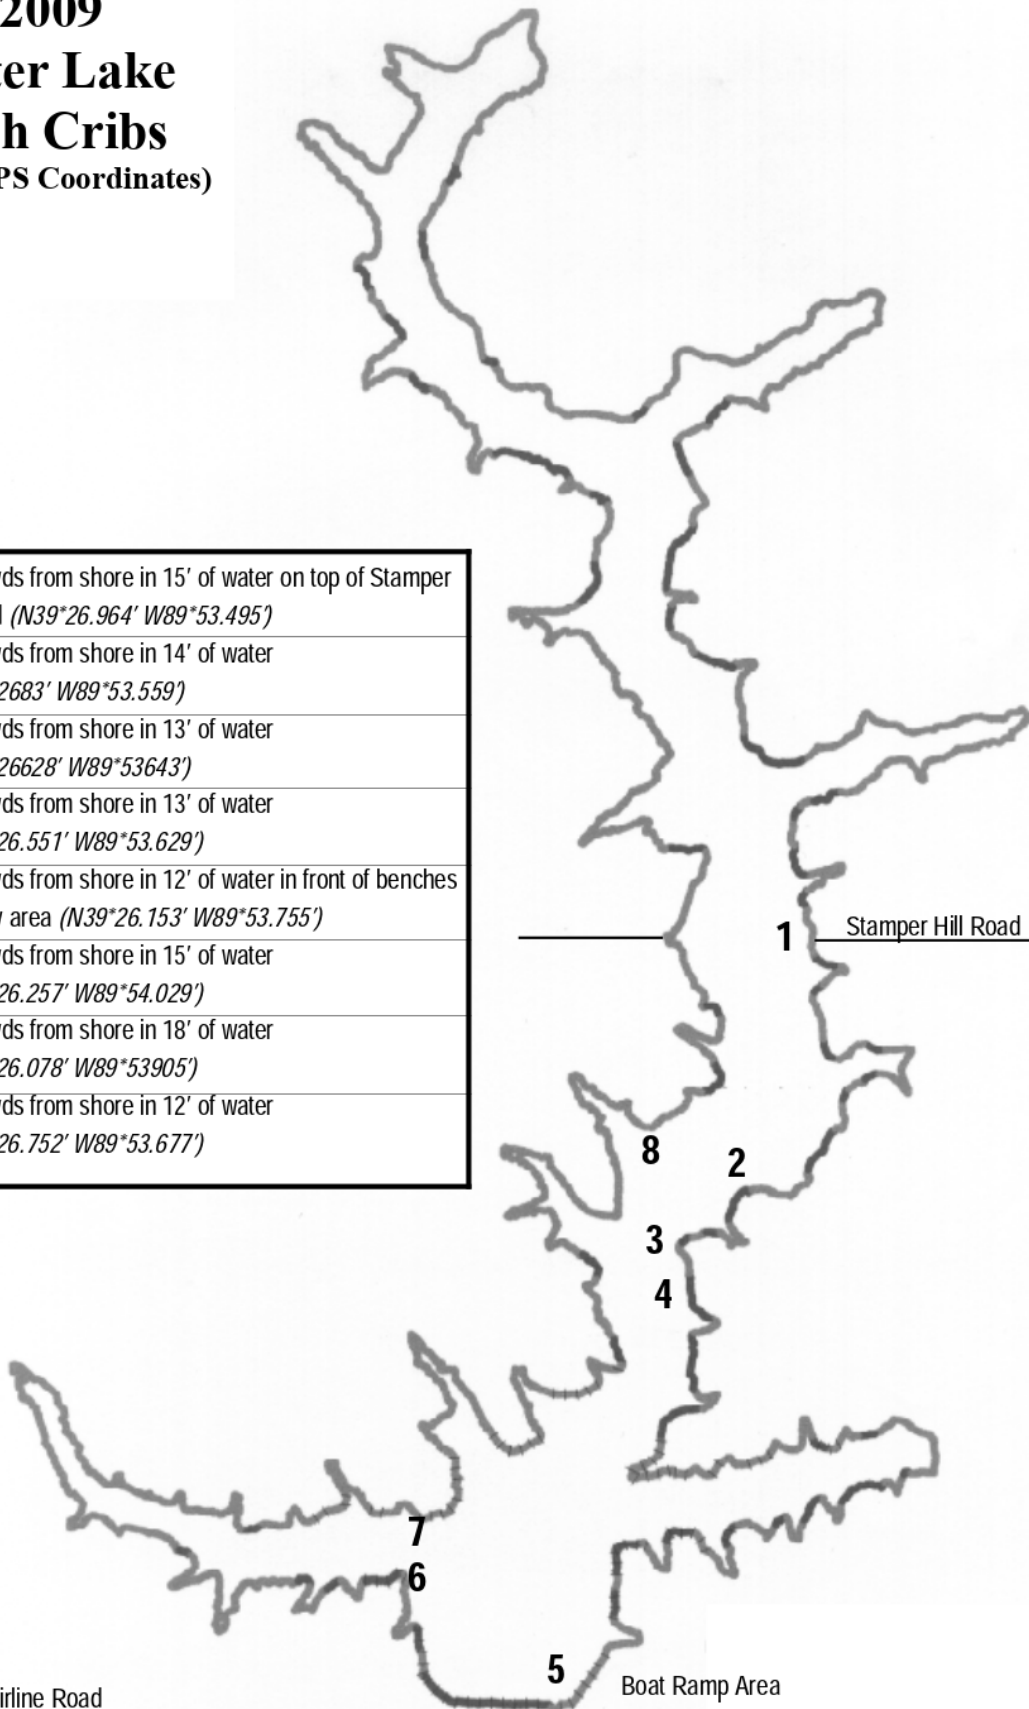

**2009**  
**Otter Lake**  
**Fish Cribs**  
 (with GPS Coordinates)

1.	is 60 yds from shore in 15' of water on top of Stamper Hill Rd ( <i>N39°26.964' W89°53.495'</i> )
2.	is 15 yds from shore in 14' of water ( <i>N39°2683' W89°53.559'</i> )
3.	is 10 yds from shore in 13' of water ( <i>N39°26628' W89°53643'</i> )
4.	is 30 yds from shore in 13' of water ( <i>N39°26.551' W89°53.629'</i> )
5.	is 15 yds from shore in 12' of water in front of benches at play area ( <i>N39°26.153' W89°53.755'</i> )
6.	is 20 yds from shore in 15' of water ( <i>N39°26.257' W89°54.029'</i> )
7.	is 15 yds from shore in 18' of water ( <i>N39°26.078' W89°53905'</i> )
8.	is 30 yds from shore in 12' of water ( <i>N39°26.752' W89°53.677'</i> )

Emmerson Airline Road

Boat Ramp Area